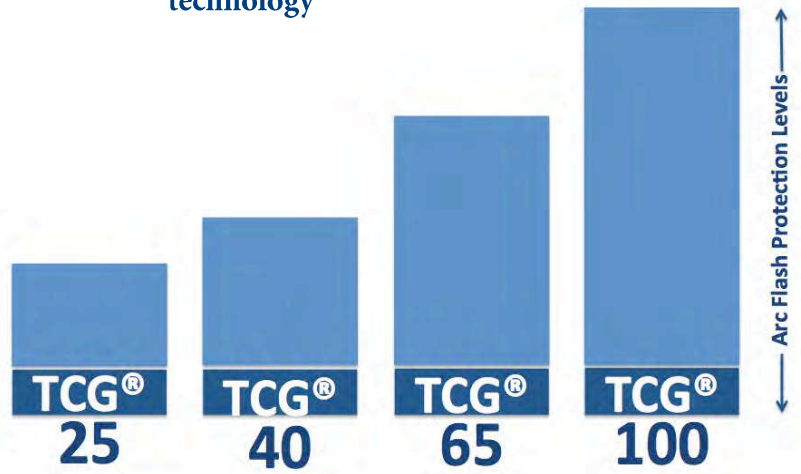

# True Color Grey Series Arc Flash Suits